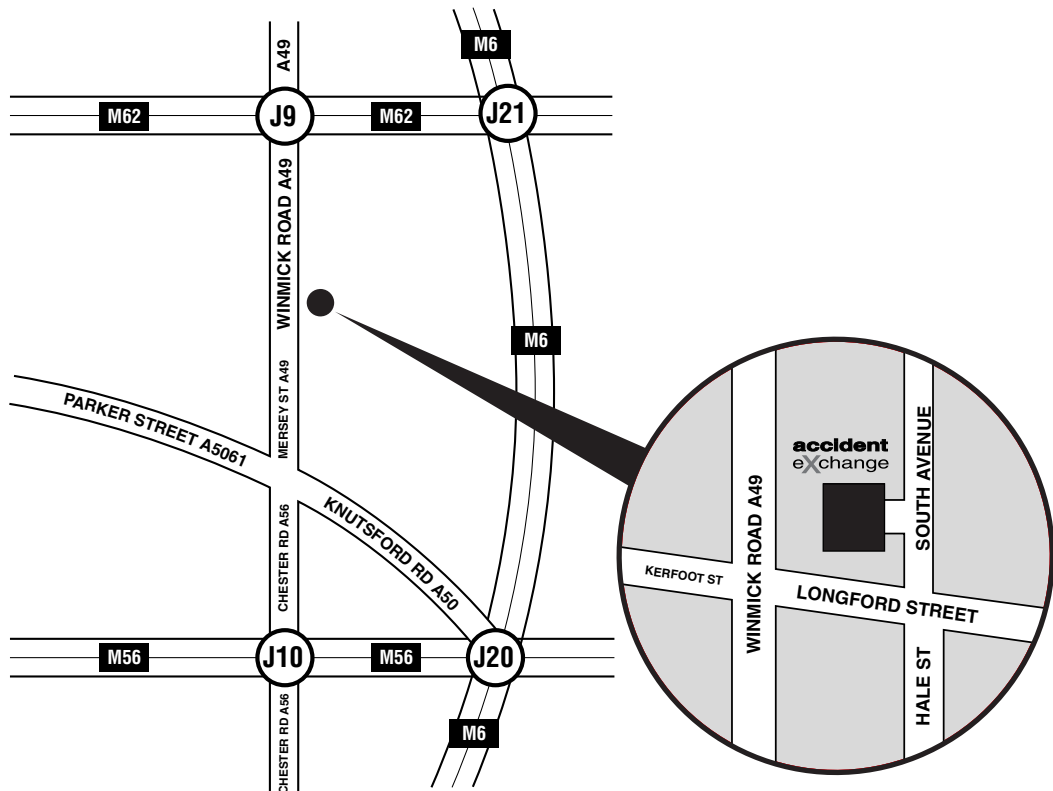

Directions to Accident Exchange Warrington Office

From M6 North

- leave M6 J21 joining the M62
- leave M62 J9 going south on the Winmick Road A49 towards Warrington
- turn left onto Longford Street
- turn left onto South Avenue
- take the immediate next left through the gates into the Accident Exchange complex

From M6 South

- leave M6 J20* joining the A50 towards Warrington
- at the main island turn right onto A49 Mersey Street
- follow the A49 onto A49 Winmick Road
- turn right onto Longford Street
- turn left onto South Avenue
- take the immediate next left through the gates into the Accident Exchange complex

*TO AVOID PEAK TIME CONGESTION THROUGH WARRINGTON LEAVE THE M6 AT J21 AND FOLLOW DIRECTIONS FROM M6 NORTH

Accident Exchange
Warrington Office
South Avenue,
Warrington WA2 8HL

T: 01925 247 150
F: 01925 576 803