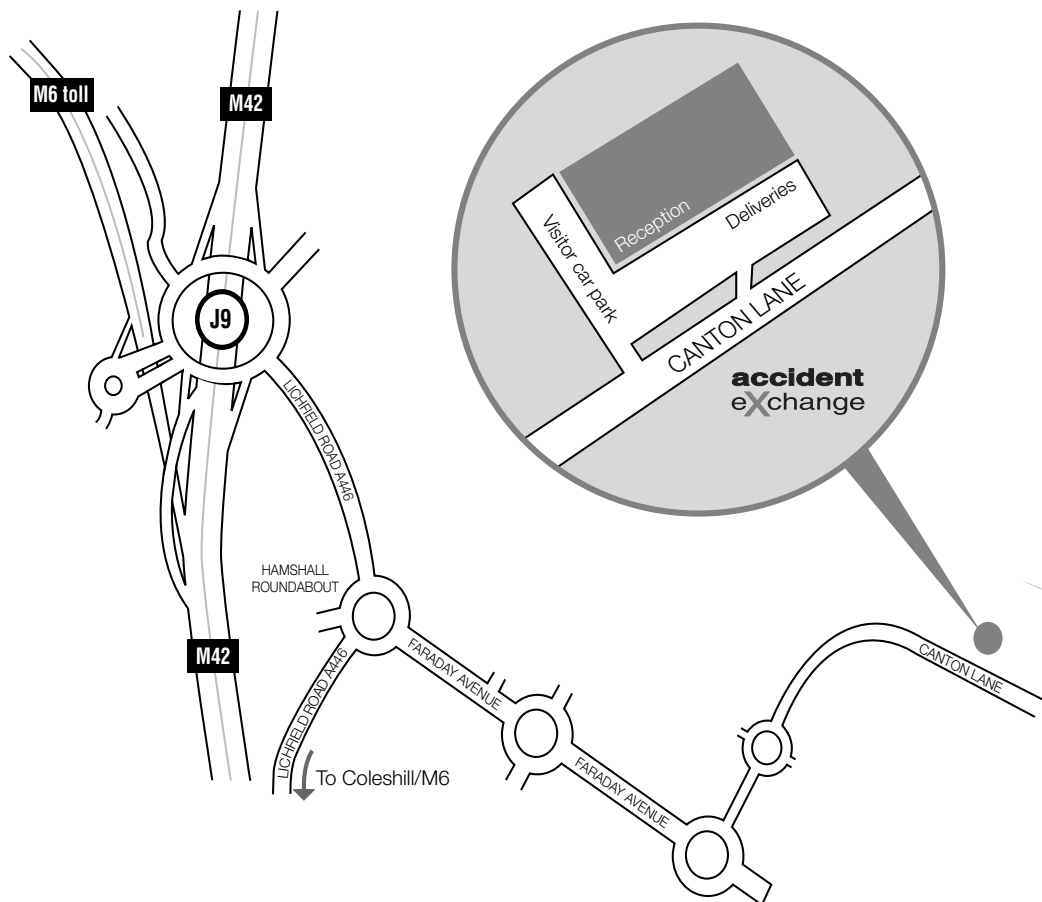

Directions to Accident Exchange Head Office

From M6

- leave M6 J4. Go north on A446 to Lichfield and Coleshill
- travel across 3 islands and past the Shell petrol station
- travel down hill and through 3 sets of traffic lights
- take third exit at Hams Hall roundabout onto Faraday Avenue
- travel over 1 roundabout
- take first exit at next roundabout onto Canton Lane
- follow road round to the right for approximately 100 metres
- Accident Exchange is on the left

From M42

- leave M42 J9. Go south on A446 to Coventry and Coleshill
- take first exit at Hams Hall roundabout onto Faraday Avenue
- travel over 1 roundabout
- take first exit at next roundabout onto Canton Lane
- travel over 1 roundabout
- follow road round to the right for 100 metres
- Accident Exchange is on the left