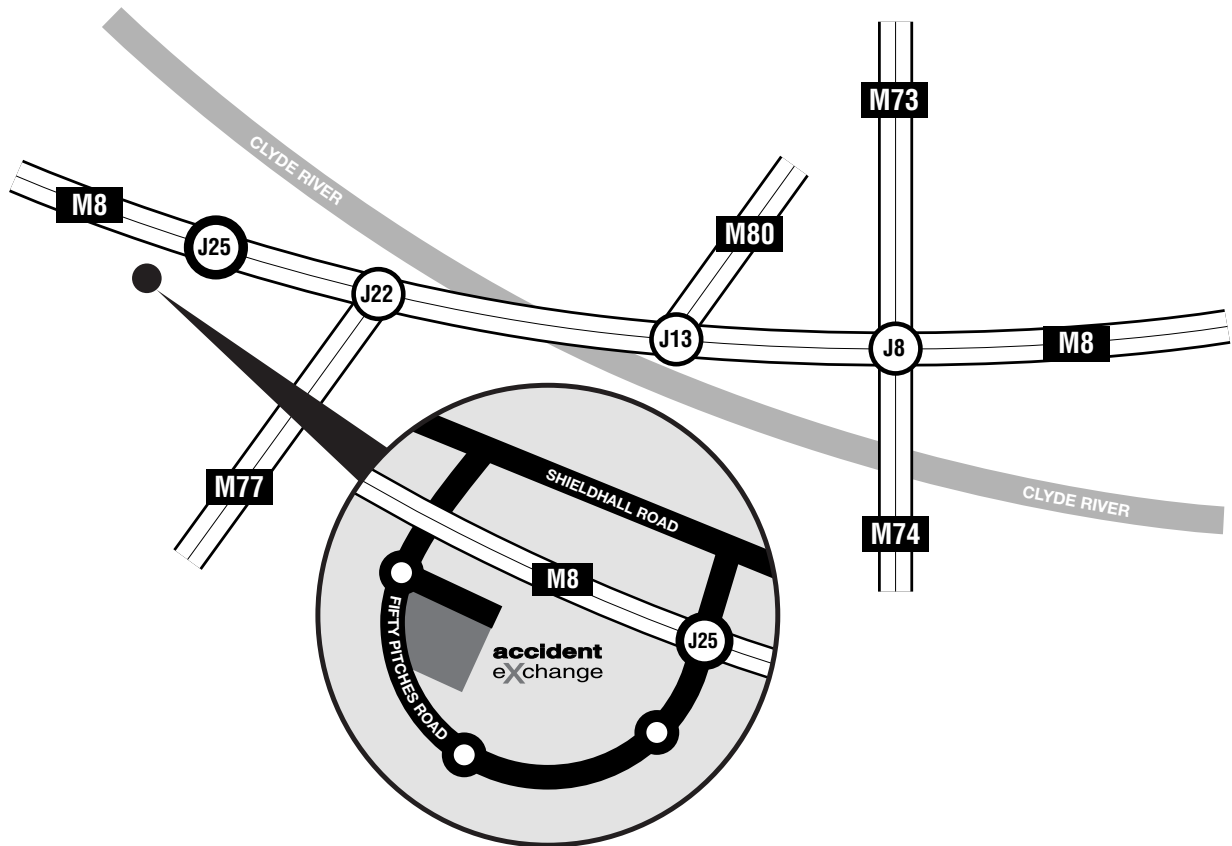

# Directions to Accident Exchange Glasgow Office

## From M8

- leave M8 J25
- travel across 2 islands onto Fifty Pitches Road
- at the next island turn right
- follow the road for 20 metres and turn right into Radial Point
- Accident Exchange is the first building on the left

## From M74

- leave M74 joining the M8 J8
- follow the M8 over the Clyde River
- leave M8 J25
- travel across 2 islands onto Fifty Pitches Road
- at the next island turn right
- follow the road for 20 metres and turn right into Radial Point
- Accident Exchange is the first building on the left